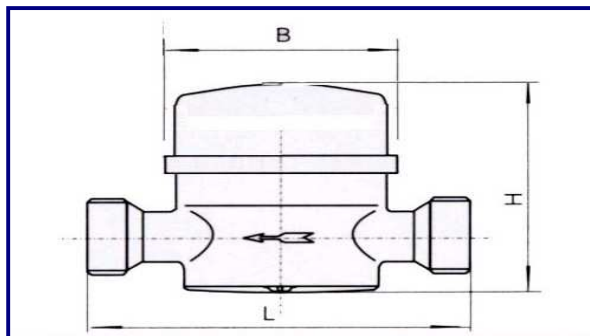

## **SINGLEMAG WATER METER**

**Single Jet Water Meter**

Type	Size	L	B	H	Connection	Weight
Single	22					
Jet	gpm	5"	3"	3.5"	3/4"	1.5lbs

***The Norgas SingleMag 3/4" water meter is a durable, highly accurate meter that comes equipped with a pulse output in a compact design.***

### Technical Characteristics

Max Flow	22 gpm
Nom Flow	11 gpm
Min Flow	.25 gpm
Register Capacity	99,999 gal
Max Pressure	232 psi
Max Temp.	105 Deg F

### Pulse Specs

Pulse Value	10 gal
Max Switch Voltage	24V DC
Max Current	10 mA

**FEATURES:** Magnetic drive, low torque register measuring in gallons. Register is also magnet resistant and dry to prevent from moisture intrusion. Finger strainer installed to protect the meter from any incoming debris. Rugged design for stable accuracy in aggressive environments.

**Pulse Output:** Pulse output (contact closure) to interface with almost any wireless transmitter or remote metering device.

**Measuring Chamber:** .25 gpm low flow. Wide effective flow range. Dry free rotating register in durable enclosure.